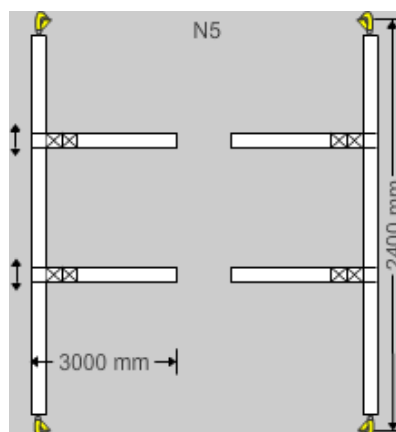

Container Lashing System

Container Lashing N5, 2x3m, moveable, 2,4m high

Container Lashing System

2,00 x 3,00 meter horizontal movable, height 2,40 meter - 32mm belt system (50mm optional)

Container lashing systems are restraint systems pre-assembled for immediate use and thus easy and fast to handle.

Container lashing systems consist of two vertical bands with 2400 mm (for ISO-containers) or 2600 mm (for High-Cube containers) length that are fixed with sewed hooks in the eyelets of the container.

Attached to these vertical straps are, depending on the requirements of use, two to four tightly sewed or flexible horizontal straps which are connected with special fasteners.