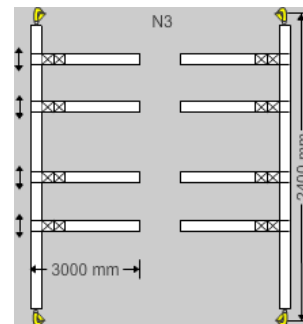

## Container Lashing System

Container Lashing N3, 4x3m, moveable, 2,4m high

### Container Lashing System

4,00 x 3,00 meter horizontal movable, height 2,40 meter - 32mm belt system ( 50mm optional )

Container lashing systems are restraint systems pre-assembled for immediate use and thus easy and fast to handle.

**Container lashing systems consist of two vertical bands with 2400 mm (for ISO-containers) or 2600 mm (for High-Cube containers) length that are fixed with sewed hooks in the eyelets of the container.**