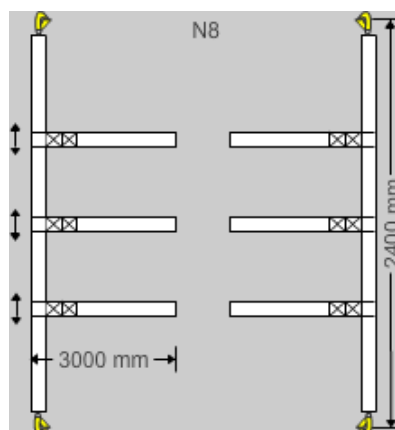

Container Lashing System

Container Lashing N8, 3x3m, moveable, 2,4m high

Container Lashing System

3,00 x 3,00 meter horizontal movable, height 2,40 meter - 32mm belt system (50mm optional)

Container lashing systems are restraint systems pre-assembled for immediate use and thus easy and fast to handle.

Container lashing systems consist of two vertical bands with 2400 mm (for ISO-containers) or 2600 mm (for High-Cube containers) length that are fixed with sewed hooks in the eyelets of the container.

Attached to these vertical straps are, depending on the requirements of use, two to four tightly sewed or flexible horizontal straps which are connected with special fasteners.